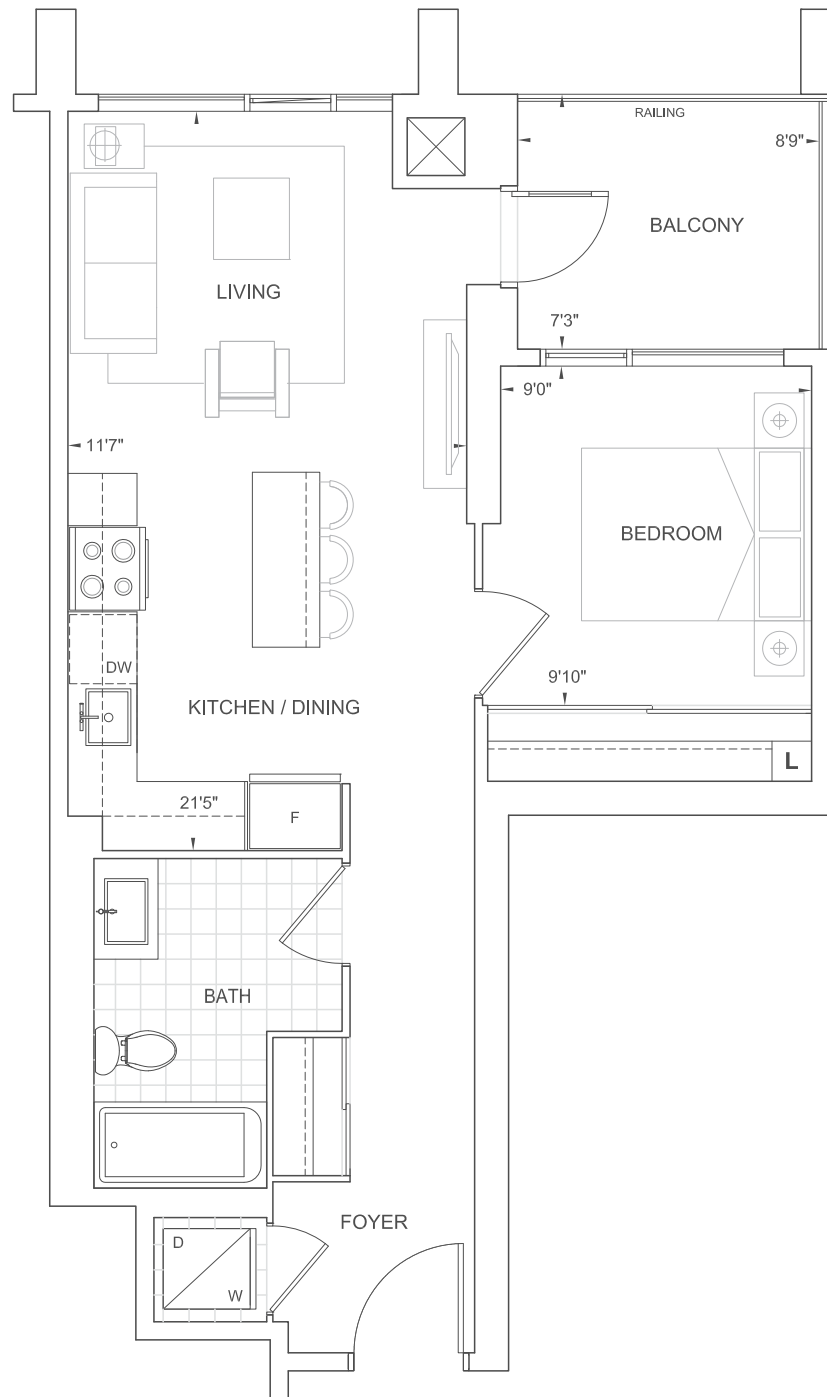

A596

INTERIOR
596 sq.ft.

EXTERIOR
63 sq.ft.

TOTAL
659 sq.ft.

SUITE TYPE
1 BEDROOM

TOWER SERIES
8'9\"/>

Dimensions, specifications, layouts, location of materials and fixtures, tile floor patterns and architectural detailing (including window size and location and door size, location and swing) are approximate only and are subject to change or modifications, without notice. Actual usable floor space varies from stated floor area. Orientation of suite may be reverse and Purchaser agrees to accept same. Balconies, terraces and patios are exclusive use common elements shown for display purposes only and location and size are subject to change without notice. All illustrations are artist concept only. The provisions of Schedule "X" of this Agreement, including Section 6 and 38 apply to this Schedule. E. & O.E. June 2021