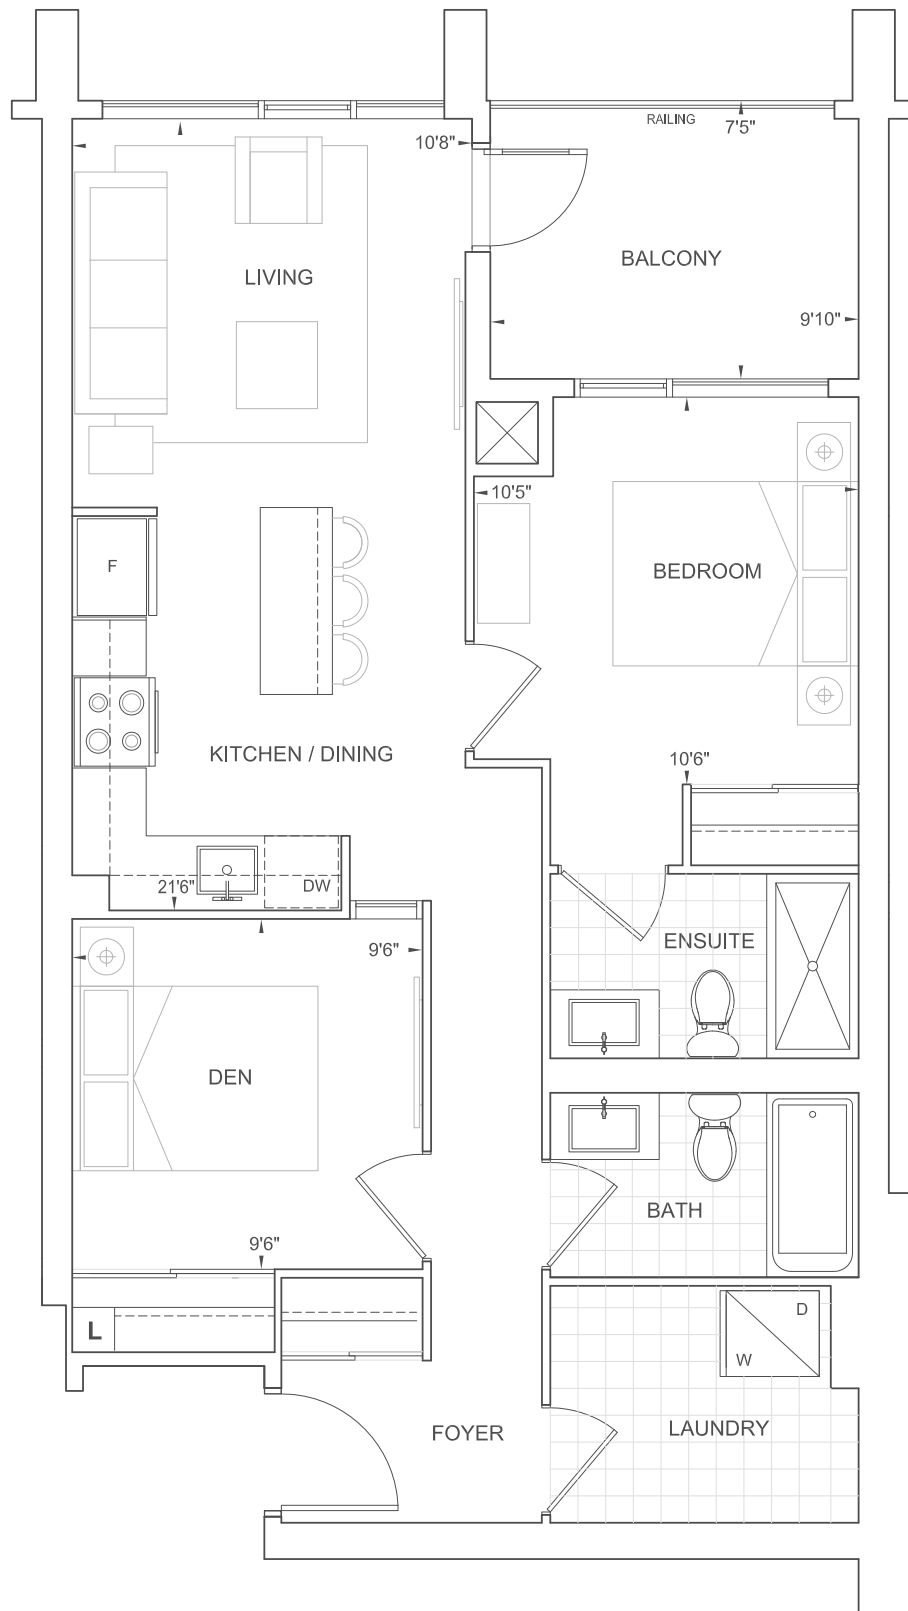

B777

INTERIOR
777 sq.ft.

EXTERIOR
73 sq.ft.

TOTAL
850 sq.ft.

SUITE TYPE
1 BEDROOM + DEN

TOWER SERIES
9' CEILING • FLOORS 3-6

Dimensions, specifications, layouts, location of materials and fixtures, tile floor patterns and architectural detailing (including window size and location and door size, location and swing) are approximate only and are subject to change or modifications, without notice. Actual usable floor space varies from stated floor area. Orientation of suite may be reverse and Purchaser agrees to accept same. Balconies, terraces and patios are exclusive use common elements shown for display purposes only and location and size are subject to change without notice. All illustrations are artist concept only. The provisions of Schedule "X" of this Agreement, including Section 6 and 38 apply to this Schedule. E. & O.E. June 2021