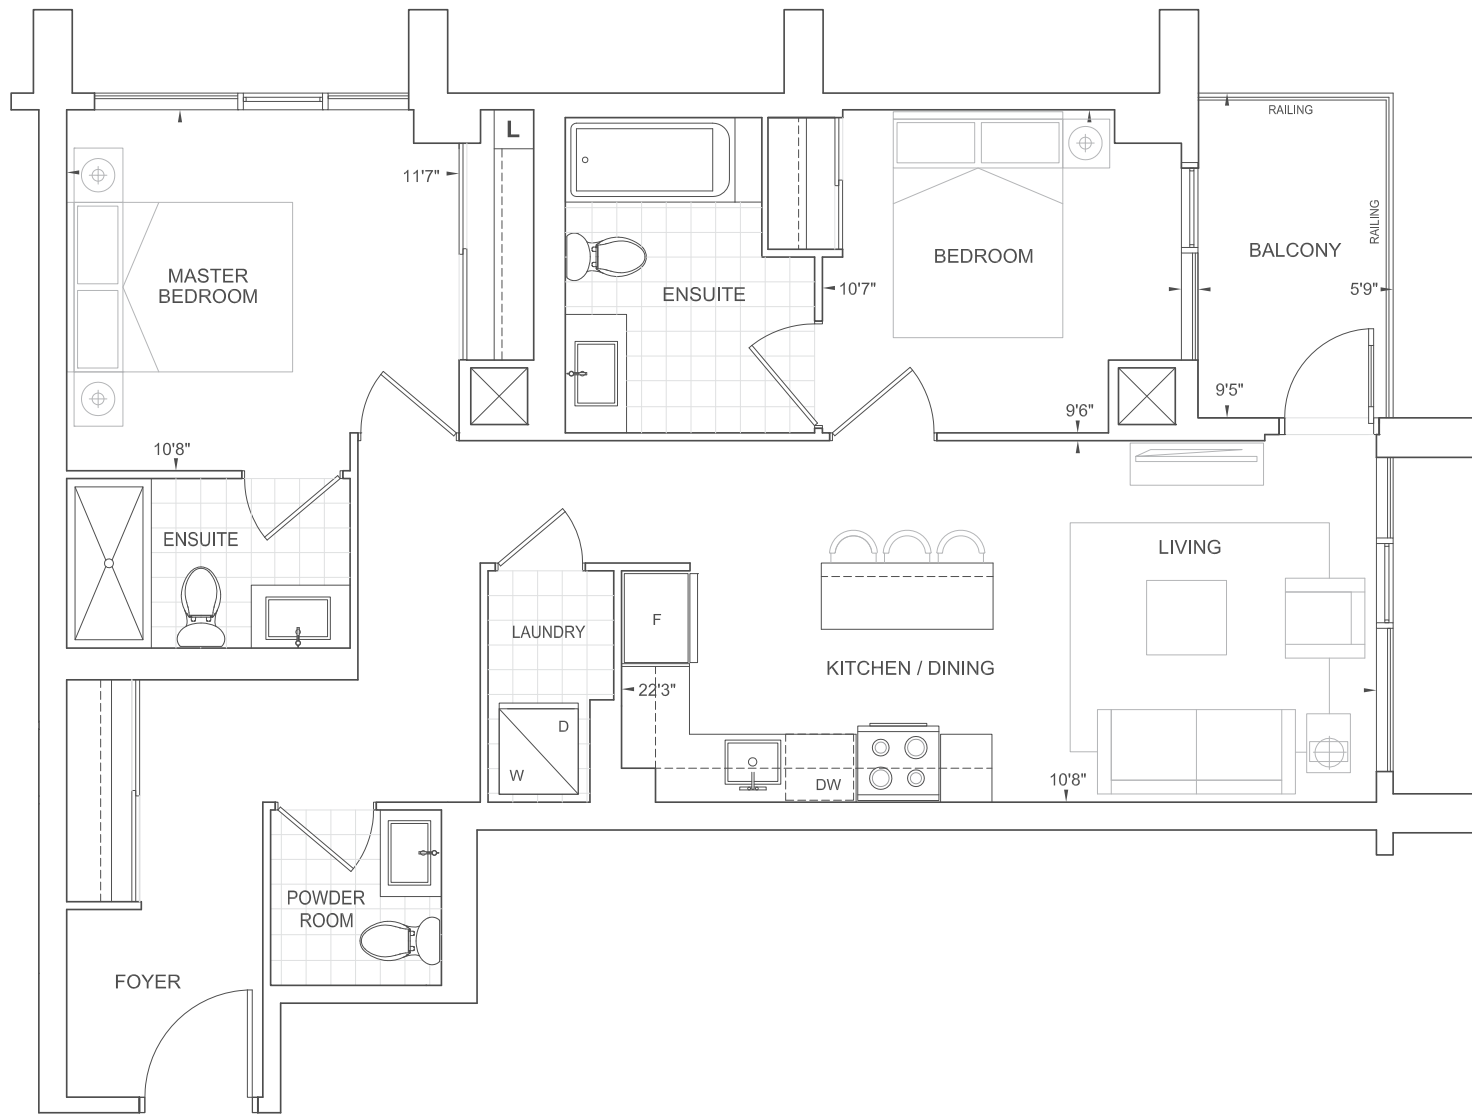

C888

INTERIOR
888 sq.ft.

EXTERIOR
54 sq.ft.

TOTAL
942 sq.ft.

SUITE TYPE
2 BEDROOM

TOWER SERIES
9' CEILING • FLOOR 3

TOWER SERIES
9' CEILING • FLOORS 4 & 5

Dimensions, specifications, layouts, location of materials and fixtures, tile floor patterns and architectural detailing (including window size and location and door size, location and swing) are approximate only and are subject to change or modifications, without notice. Actual usable floor space varies from stated floor area. Orientation of suite may be reverse and Purchaser agrees to accept same. Balconies, terraces and patios are exclusive use common elements shown for display purposes only and location and size are subject to change without notice. All illustrations are artist concept only. The provisions of Schedule "X" of this Agreement, including Section 6 and 38 apply to this Schedule. E. & O.E. June 2021