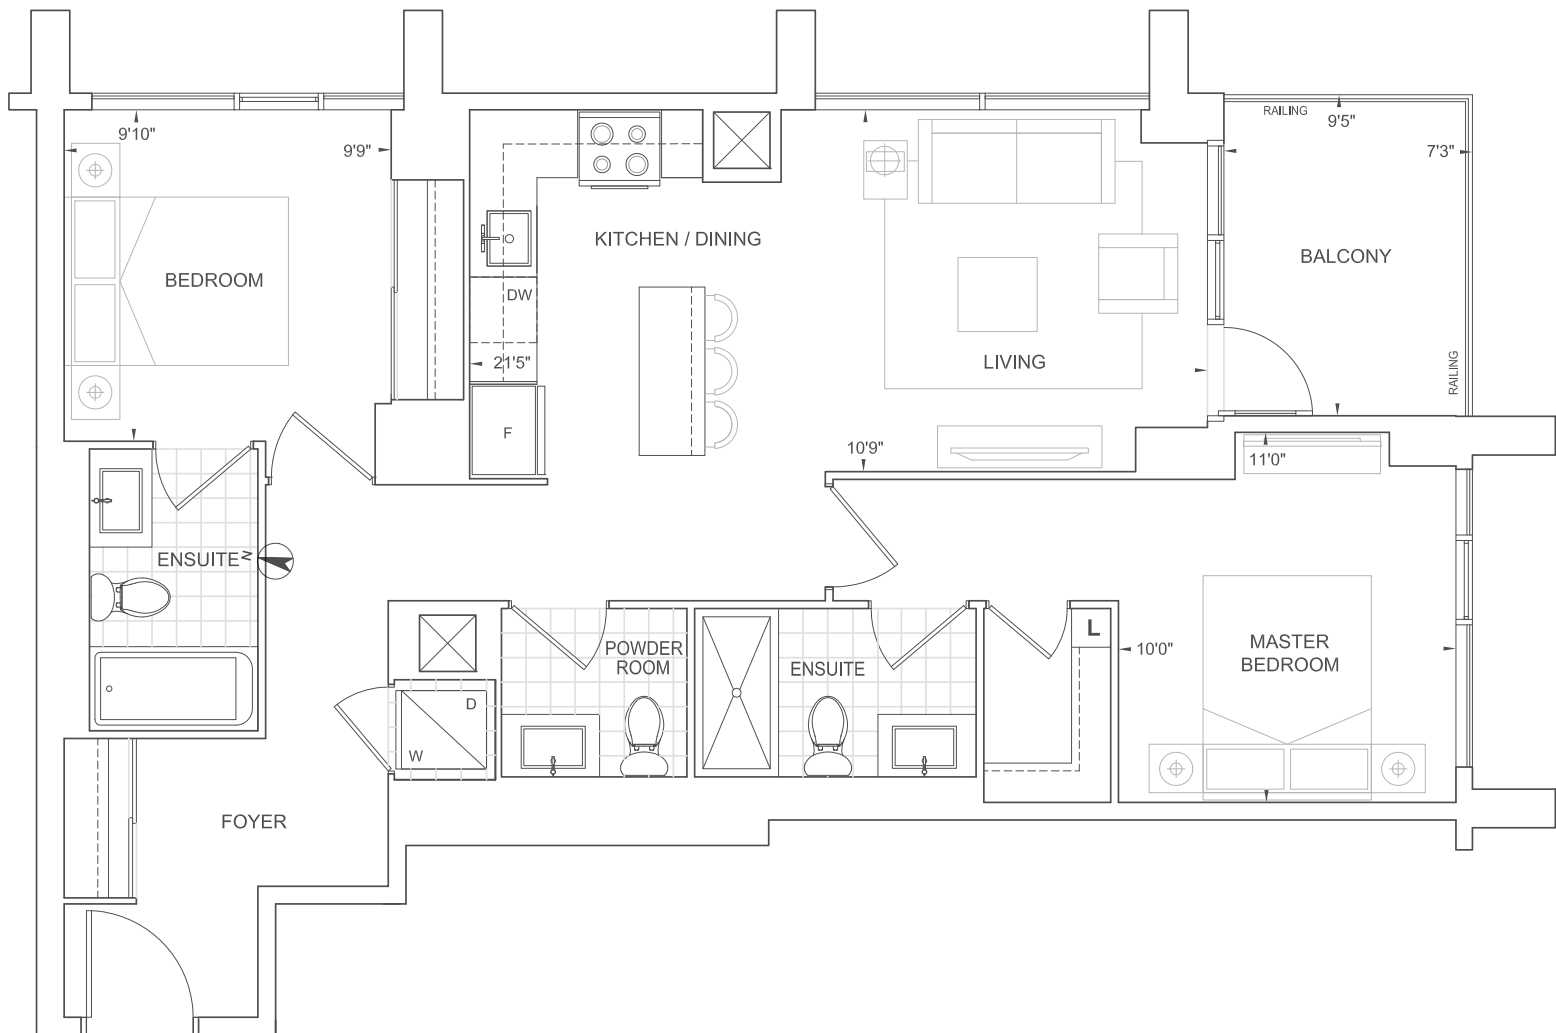

# C896

INTERIOR  
896 sq.ft.

EXTERIOR  
68 sq.ft.

TOTAL  
964 sq.ft.

## SUITE TYPE 2 BEDROOM

## TOWER SERIES 8'9" CEILING • FLOORS 2-6

Dimensions, specifications, layouts, location of materials and fixtures, tile floor patterns and architectural detailing (including window size and location and door size, location and swing) are approximate only and are subject to change or modifications, without notice. Actual usable floor space varies from stated floor area. Orientation of suite may be reverse and Purchaser agrees to accept same. Balconies, terraces and patios are exclusive use common elements shown for display purposes only and location and size are subject to change without notice. All illustrations are artist concept only. The provisions of Schedule "X" of this Agreement, including Section 6 and 38 apply to this Schedule. E. & O.E. June 2021