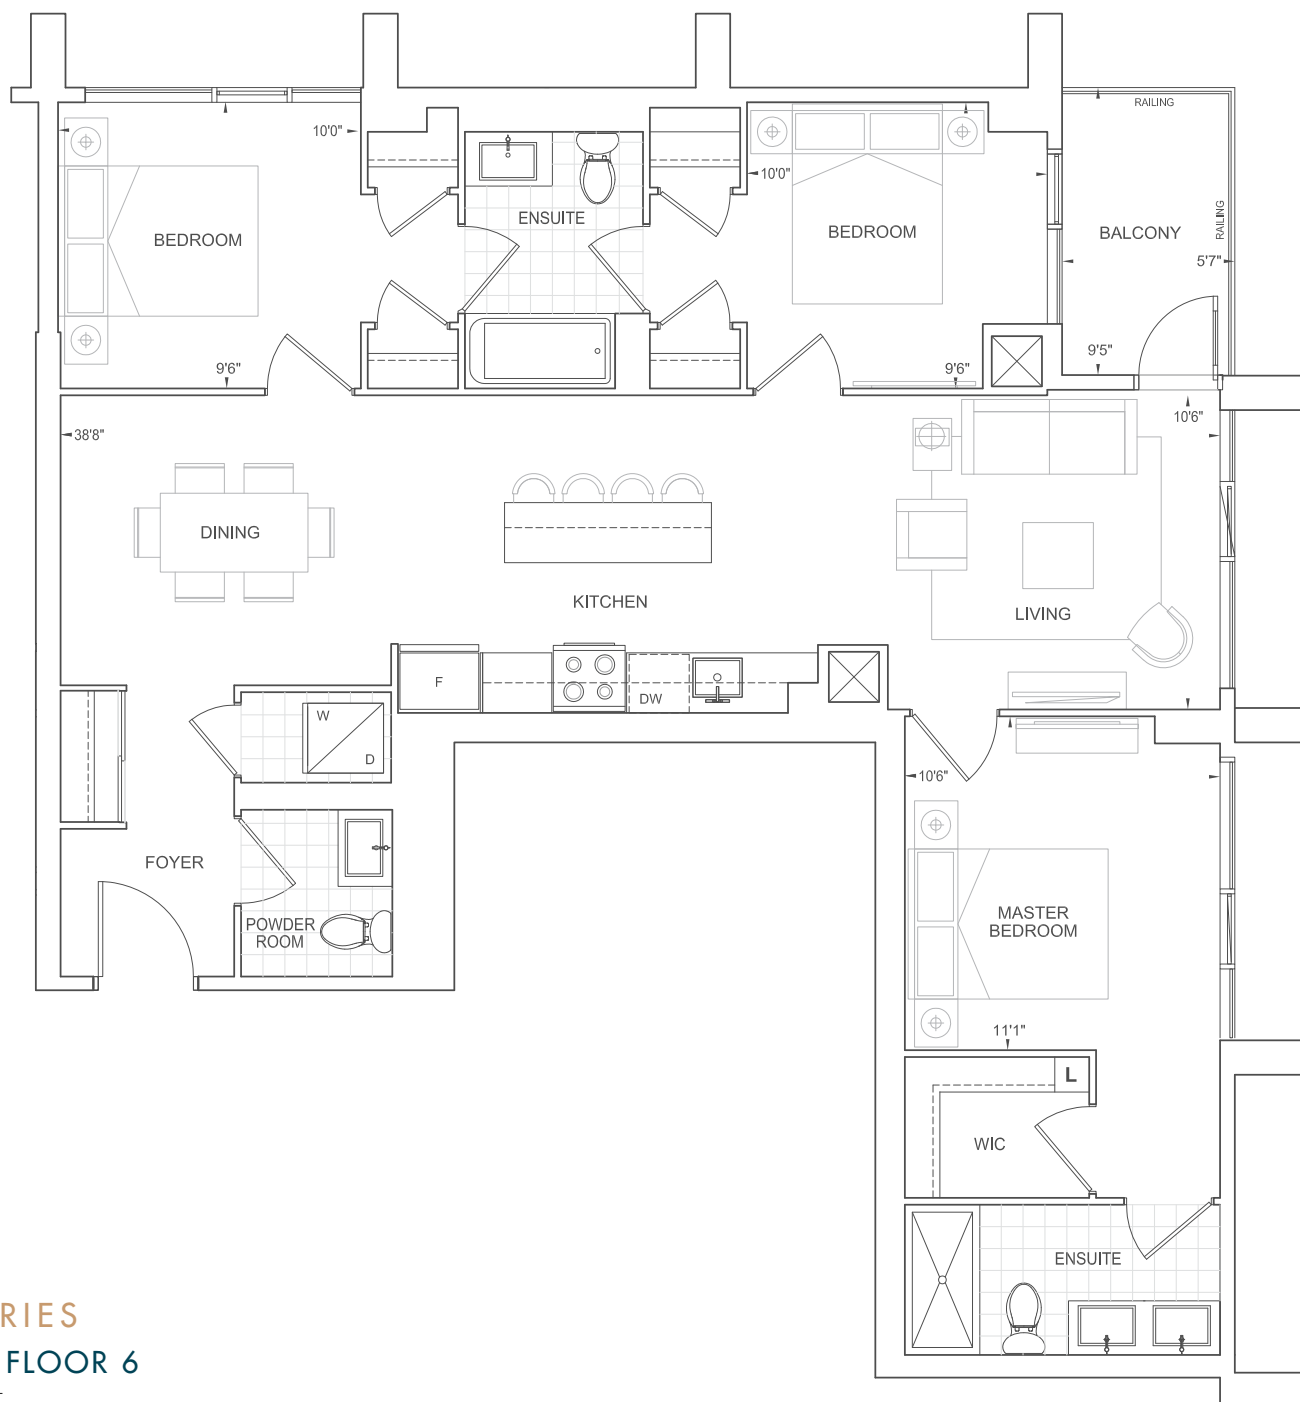

D1195

INTERIOR
1,195 sq.ft.

EXTERIOR
50 sq.ft.

TOTAL
1,245 sq.ft.

SUITE TYPE
3 BEDROOM

TOWER SERIES
9' CEILING • FLOOR 6

Dimensions, specifications, layouts, location of materials and fixtures, tile floor patterns and architectural detailing (including window size and location and door size, location and swing) are approximate only and are subject to change or modifications, without notice. Actual usable floor space varies from stated floor area. Orientation of suite may be reverse and Purchaser agrees to accept same. Balconies, terraces and patios are exclusive use common elements shown for display purposes only and location and size are subject to change without notice. All illustrations are artist concept only. The provisions of Schedule "X" of this Agreement, including Section 6 and 38 apply to this Schedule. E. & O.E. June 2021